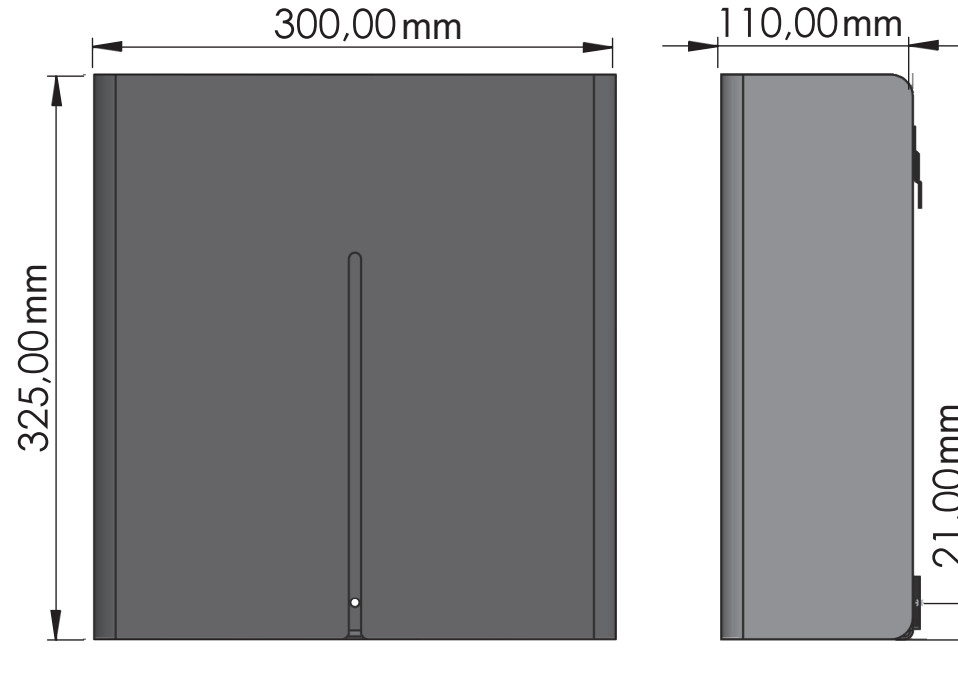

Cleaning and maintenance

Stainless steel surfaces should be cleaned with a microfibre cloth, glass cleaner or other non abrasive and gentle agents.

Attention:

Never use solvents or aggressive household cleaners like bleach, acids (e.g. descalers) or ammonia-based bathroom cleaner to clean the product. Steel wool and hard brushes can permanently damage the surface of the steel.